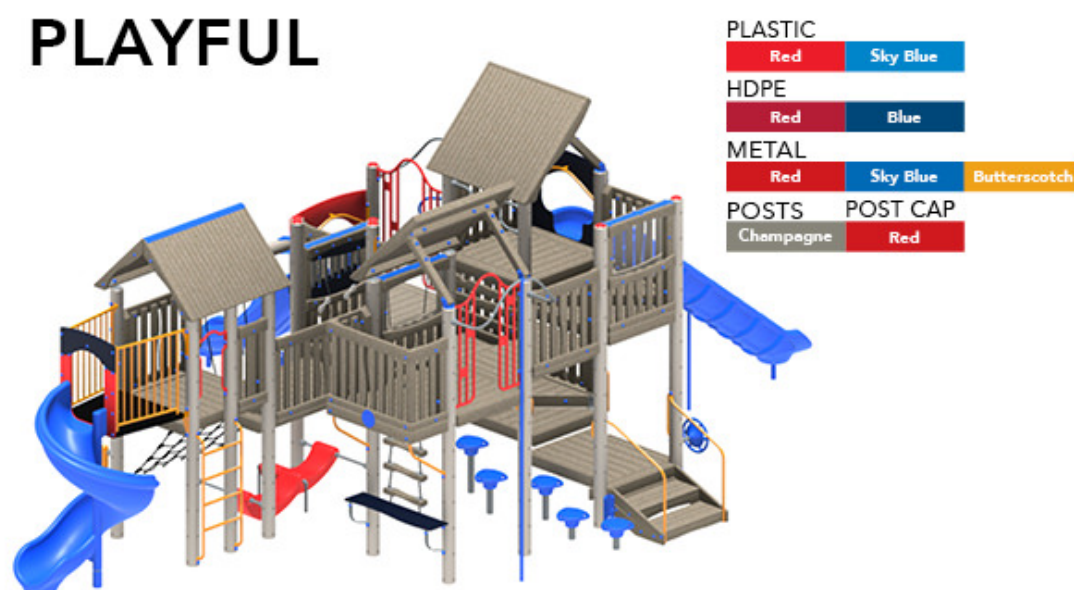

# Color Choices

## The BigToys Color Philosophy:

A truth in material helps children better understand their surroundings. Our upright posts, decks, enclosures, and roofs are true to material, meaning they are a neutral material color. Metal posts are primed then powder coated in our signature pewter color to represent the look of metal. Conditioned wood retains a wood heirloom quality, and metal has a metallic sheen.

BigToys color choices offer a range of pleasing combinations that are attractive to kids and adults. Each color choice can be used on either conditioned wood or recycled metal and plastic structures. We also offer custom colors. Just ask your sales representative for more information.

## BigToys - color choices

(Structures shown with recycled metal & plastic material choice)